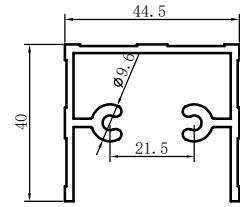

Code	SX-WM3756	
Name		
Thickness	1.6mm	
MASS	0.830kg/m	

Code	SX-WM3757	
Name		
Thickness	1.0mm	
MASS	0.240kg/m	

Code	SX-WM3758	
Name		
Thickness	1.0mm	
MASS	0.230kg/m	

Code	SX-WM3759	
Name		
Thickness	1.5mm	
MASS	1.041kg/m	

Code	SX-WM3760
Name	
Thickness	1.45mm
MASS	0.885kg/m

Code	SX-WM3761
Name	
Thickness	1.6mm
MASS	1.116kg/m

Code	SX-WM3795
Name	
Thickness	4.75mm
MASS	3.952kg/m

Code	SX-WM3796
Name	
Thickness	2.25mm
MASS	1.872kg/m

Code	SX-WM3797
Name	
Thickness	1.7mm
MASS	1.141kg/m

Code	SX-WM3798
Name	
Thickness	1.9mm
MASS	0.990kg/m

Code	SX-WM3799
Name	
Thickness	3.6mm
MASS	3.488kg/m

Code	SX-WM3800
Name	
Thickness	1.7mm
MASS	0.315kg/m

Code	SX-WM3801
Name	
Thickness	1.0mm
MASS	0.180kg/m

Code	SX-WM3802
Name	
Thickness	1.5mm
MASS	0.393kg/m

Code	SX-WM3803
Name	
Thickness	1.7mm
MASS	0.679kg/m

Code	SX-WM3804
Name	
Thickness	1.3mm
MASS	0.235kg/m