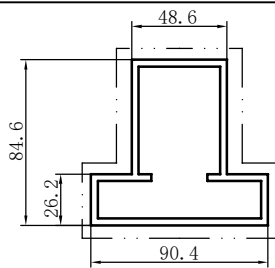

Code	SX-WM3760
Name	
Thickness	1.45mm
MASS	0.885kg/m

Code	SX-WM3761
Name	
Thickness	1.6mm
MASS	1.116kg/m

Code	SX-WM3795
Name	
Thickness	4.75mm
MASS	3.952kg/m

Code	SX-WM3796
Name	
Thickness	2.25mm
MASS	1.872kg/m

Code	SX-WM3797
Name	
Thickness	1.7mm
MASS	1.141kg/m

Code	SX-WM3798
Name	
Thickness	1.9mm
MASS	0.990kg/m

Code	SX-WM3799
Name	
Thickness	3.6mm
MASS	3.488kg/m

Code	SX-WM3800
Name	
Thickness	1.7mm
MASS	0.315kg/m

Code	SX-WM3801
Name	
Thickness	1.0mm
MASS	0.180kg/m

Code	SX-WM3802
Name	
Thickness	1.5mm
MASS	0.393kg/m

Code	SX-WM3803
Name	
Thickness	1.7mm
MASS	0.679kg/m

Code	SX-WM3804
Name	
Thickness	1.3mm
MASS	0.235kg/m

Code	SX-WM3805
Name	
Thickness	1.5mm
MASS	0.339kg/m

Code	SX-WM3806
Name	
Thickness	2.25mm
MASS	1.655kg/m

Code	SX-WM4136	
Name		
Thickness	1.8mm	
MASS	1.111kg/m	

Code	SX-WM4137	
Name		
Thickness	1.8mm	
MASS	1.021kg/m	