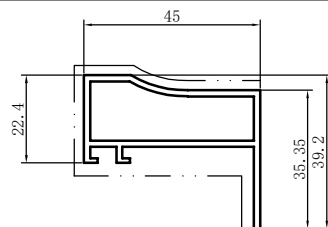

Code	SX-WM3797
Name	
Thickness	1.7mm
MASS	1.141kg/m

Code	SX-WM3798
Name	
Thickness	1.9mm
MASS	0.990kg/m

Code	SX-WM3799
Name	
Thickness	3.6mm
MASS	3.488kg/m

Code	SX-WM3800
Name	
Thickness	1.7mm
MASS	0.315kg/m

Code	SX-WM3801
Name	
Thickness	1.0mm
MASS	0.180kg/m

Code	SX-WM3802
Name	
Thickness	1.5mm
MASS	0.393kg/m

Code	SX-WM3803
Name	
Thickness	1.7mm
MASS	0.679kg/m

Code	SX-WM3804
Name	
Thickness	1.3mm
MASS	0.235kg/m

Code	SX-WM3805
Name	
Thickness	1.5mm
MASS	0.339kg/m

Code	SX-WM3806
Name	
Thickness	2.25mm
MASS	1.655kg/m

Code	SX-WM4136	
Name		
Thickness	1.8mm	
MASS	1.111kg/m	

Code	SX-WM4137	
Name		
Thickness	1.8mm	
MASS	1.021kg/m	

Code	SX-WM4138	
Name		
Thickness	1.8mm	
MASS	0.914kg/m	

Code	SX-WM4139	
Name		
Thickness	1.8mm	
MASS	1.059kg/m	

Code	SX-WM4140	
Name		
Thickness	1.8mm	
MASS	1.253kg/m	

Code	SX-WM4435	
Name		
Thickness	2.25mm	
MASS	3.196kg/m	