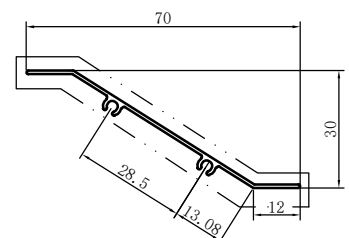

Code	SX-WM3371
Name	
Thickness	1.95mm
MASS	1.179kg/m

Code	SX-WM3372
Name	
Thickness	1.95mm
MASS	1.080kg/m

Code	SX-WM3373
Name	
Thickness	1.95mm
MASS	0.977kg/m

Code	SX-WM3374
Name	
Thickness	1.1mm
MASS	0.265kg/m

Code	SX-WM3375
Name	
Thickness	1.1mm
MASS	0.253kg/m

Code	SX-WM3376
Name	
Thickness	1.7mm
MASS	1.140kg/m

Code	SX-WM3377
Name	
Thickness	1.7mm
MASS	0.101kg/m

Code	SX-WM3378
Name	
Thickness	1.0mm
MASS	0.263kg/m

Code	SX-WM3379
Name	
Thickness	1.7mm
MASS	1.184kg/m

Code	SX-WM3380
Name	
Thickness	1.0mm
MASS	0.246kg/m

Code	SX-WM3384	
Name		
Thickness	1.7mm	
MASS	1.065kg/m	

Code	SX-WM3385	
Name		
Thickness	1.7mm	
MASS	0.981kg/m	

Code	SX-WM3386	
Name		
Thickness	1.7mm	
MASS	0.872kg/m	

Code	SX-WM3387	
Name		
Thickness	1.2mm	
MASS	0.284kg/m	

Code	SX-WM3388	
Name		
Thickness	1.2mm	
MASS	0.271kg/m	

Code	SX-WM3751	
Name		
Thickness	1.4mm	
MASS	0.322kg/m	