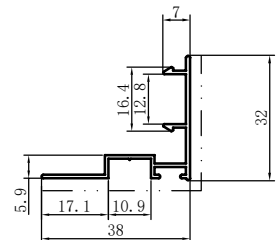

Code	SX-WM3371
Name	
Thickness	1.95mm
MASS	1.179kg/m

Code	SX-WM3372
Name	
Thickness	1.95mm
MASS	1.080kg/m

Code	SX-WM3373
Name	
Thickness	1.95mm
MASS	0.977kg/m

Code	SX-WM3374
Name	
Thickness	1.1mm
MASS	0.265kg/m

Code	SX-WM3375
Name	
Thickness	1.1mm
MASS	0.253kg/m

Code	SX-WM3376
Name	
Thickness	1.7mm
MASS	1.140kg/m

Code	SX-WM3377
Name	
Thickness	1.7mm
MASS	0.101kg/m

Code	SX-WM3378
Name	
Thickness	1.0mm
MASS	0.263kg/m

Code	SX-WM3379
Name	
Thickness	1.7mm
MASS	1.184kg/m

Code	SX-WM3380
Name	
Thickness	1.0mm
MASS	0.246kg/m

Code	SX-WM3384	
Name		
Thickness	1.7mm	
MASS	1.065kg/m	

Code	SX-WM3385	
Name		
Thickness	1.7mm	
MASS	0.981kg/m	

Code	SX-WM3386	
Name		
Thickness	1.7mm	
MASS	0.872kg/m	

Code	SX-WM3387	
Name		
Thickness	1.2mm	
MASS	0.284kg/m	

Code	SX-WM3388	
Name		
Thickness	1.2mm	
MASS	0.271kg/m	

Code	SX-WM3751	
Name		
Thickness	1.4mm	
MASS	0.322kg/m	