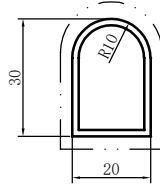

Code	SX-WM3367
Name	
Thickness	1.7mm
MASS	0.392kg/m

Code	SX-WM3368
Name	
Thickness	1.7mm
MASS	0.546kg/m

Code	SX-WM3369
Name	
Thickness	1.7mm
MASS	1.985kg/m

Code	SX-WM3370
Name	
Thickness	1.7mm
MASS	2.145kg/m

Code	SX-WM3371
Name	
Thickness	1.95mm
MASS	1.179kg/m

Code	SX-WM3372
Name	
Thickness	1.95mm
MASS	1.080kg/m

Code	SX-WM3373
Name	
Thickness	1.95mm
MASS	0.977kg/m

Code	SX-WM3374
Name	
Thickness	1.1mm
MASS	0.265kg/m

Code	SX-WM3375
Name	
Thickness	1.1mm
MASS	0.253kg/m

Code	SX-WM3376
Name	
Thickness	1.7mm
MASS	1.140kg/m

Code	SX-WM3377
Name	
Thickness	1.7mm
MASS	0.101kg/m

Code	SX-WM3378
Name	
Thickness	1.0mm
MASS	0.263kg/m

Code	SX-WM3379
Name	
Thickness	1.7mm
MASS	1.184kg/m

Code	SX-WM3380
Name	
Thickness	1.0mm
MASS	0.246kg/m

Code	SX-WM3384	
Name		
Thickness	1.7mm	
MASS	1.065kg/m	

Code	SX-WM3385	
Name		
Thickness	1.7mm	
MASS	0.981kg/m	