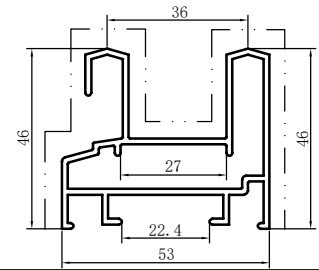

Code	SX-WM3756	
Name		
Thickness	1.6mm	
MASS	0.830kg/m	

Code	SX-WM3757	
Name		
Thickness	1.0mm	
MASS	0.240kg/m	

Code	SX-WM3758	
Name		
Thickness	1.0mm	
MASS	0.230kg/m	

Code	SX-WM3759	
Name		
Thickness	1.5mm	
MASS	1.041kg/m	

Code	SX-WM3760
Name	
Thickness	1.45mm
MASS	0.885kg/m

Code	SX-WM3761
Name	
Thickness	1.6mm
MASS	1.116kg/m

Code	SX-WM3795
Name	
Thickness	4.75mm
MASS	3.952kg/m

Code	SX-WM3796
Name	
Thickness	2.25mm
MASS	1.872kg/m

Code	SX-WM3797
Name	
Thickness	1.7mm
MASS	1.141kg/m

Code	SX-WM3798
Name	
Thickness	1.9mm
MASS	0.990kg/m

Code	SX-WM3799
Name	
Thickness	3.6mm
MASS	3.488kg/m

Code	SX-WM3800
Name	
Thickness	1.7mm
MASS	0.315kg/m

Code	SX-WM3801
Name	
Thickness	1.0mm
MASS	0.180kg/m

Code	SX-WM3802
Name	
Thickness	1.5mm
MASS	0.393kg/m

Code	SX-WM3803
Name	
Thickness	1.7mm
MASS	0.679kg/m

Code	SX-WM3804
Name	
Thickness	1.3mm
MASS	0.235kg/m