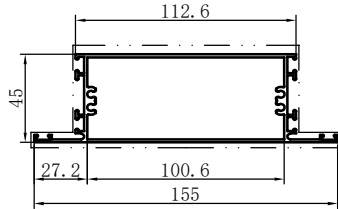

Code	SX-WM3367
Name	
Thickness	1.7mm
MASS	0.392kg/m

Code	SX-WM3368
Name	
Thickness	1.7mm
MASS	0.546kg/m

Code	SX-WM3369
Name	
Thickness	1.7mm
MASS	1.985kg/m

Code	SX-WM3370
Name	
Thickness	1.7mm
MASS	2.145kg/m

Code	SX-WM3371
Name	
Thickness	1.95mm
MASS	1.179kg/m

Code	SX-WM3372
Name	
Thickness	1.95mm
MASS	1.080kg/m

Code	SX-WM3373
Name	
Thickness	1.95mm
MASS	0.977kg/m

Code	SX-WM3374
Name	
Thickness	1.1mm
MASS	0.265kg/m

Code	SX-WM3379
Name	
Thickness	1.7mm
MASS	1.184kg/m

Code	SX-WM3380
Name	
Thickness	1.0mm
MASS	0.246kg/m

Code	SX-WM3384	
Name		
Thickness	1.7mm	
MASS	1.065kg/m	

Code	SX-WM3385	
Name		
Thickness	1.7mm	
MASS	0.981kg/m	

Code	SX-WM3386	
Name		
Thickness	1.7mm	
MASS	0.872kg/m	

Code	SX-WM3387	
Name		
Thickness	1.2mm	
MASS	0.284kg/m	

Code	SX-WM3388	
Name		
Thickness	1.2mm	
MASS	0.271kg/m	

Code	SX-WM3751	
Name		
Thickness	1.4mm	
MASS	0.322kg/m	