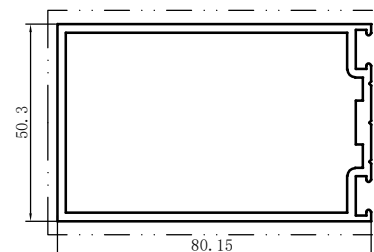

Code	SX-WM3801
Name	
Thickness	1.0mm
MASS	0.180kg/m

Code	SX-WM3802
Name	
Thickness	1.5mm
MASS	0.393kg/m

Code	SX-WM3803
Name	
Thickness	1.7mm
MASS	0.679kg/m

Code	SX-WM3804
Name	
Thickness	1.3mm
MASS	0.235kg/m

Code	SX-WM3805
Name	
Thickness	1.5mm
MASS	0.339kg/m

Code	SX-WM3806
Name	
Thickness	2.25mm
MASS	1.655kg/m

Code	SX-WM4136	
Name		
Thickness	1.8mm	
MASS	1.111kg/m	

Code	SX-WM4137	
Name		
Thickness	1.8mm	
MASS	1.021kg/m	

Code	SX-WM4138	
Name		
Thickness	1.8mm	
MASS	0.914kg/m	

Code	SX-WM4139	
Name		
Thickness	1.8mm	
MASS	1.059kg/m	

Code	SX-WM4140	
Name		
Thickness	1.8mm	
MASS	1.253kg/m	

Code	SX-WM4435	
Name		
Thickness	2.25mm	
MASS	3.196kg/m	