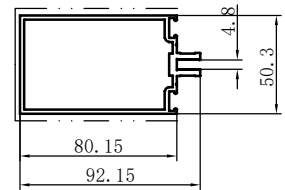

Code	SX-WM3760
Name	
Thickness	1.45mm
MASS	0.885kg/m

Code	SX-WM3761
Name	
Thickness	1.6mm
MASS	1.116kg/m

Code	SX-WM3795
Name	
Thickness	4.75mm
MASS	3.952kg/m

Code	SX-WM3796
Name	
Thickness	2.25mm
MASS	1.872kg/m

Code	SX-WM3797
Name	
Thickness	1.7mm
MASS	1.141kg/m

Code	SX-WM3798
Name	
Thickness	1.9mm
MASS	0.990kg/m

Code	SX-WM3799
Name	
Thickness	3.6mm
MASS	3.488kg/m

Code	SX-WM3800
Name	
Thickness	1.7mm
MASS	0.315kg/m

Code	SX-WM3801
Name	
Thickness	1.0mm
MASS	0.180kg/m

Code	SX-WM3802
Name	
Thickness	1.5mm
MASS	0.393kg/m

Code	SX-WM3803
Name	
Thickness	1.7mm
MASS	0.679kg/m

Code	SX-WM3804
Name	
Thickness	1.3mm
MASS	0.235kg/m