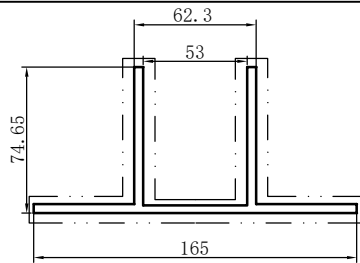

Code	SX-WM3756	
Name		
Thickness	1.6mm	
MASS	0.830kg/m	

Code	SX-WM3757	
Name		
Thickness	1.0mm	
MASS	0.240kg/m	

Code	SX-WM3758	
Name		
Thickness	1.0mm	
MASS	0.230kg/m	

Code	SX-WM3759	
Name		
Thickness	1.5mm	
MASS	1.041kg/m	

Code	SX-WM3760
Name	
Thickness	1.45mm
MASS	0.885kg/m

Code	SX-WM3761
Name	
Thickness	1.6mm
MASS	1.116kg/m

Code	SX-WM3795
Name	
Thickness	4.75mm
MASS	3.952kg/m

Code	SX-WM3796
Name	
Thickness	2.25mm
MASS	1.872kg/m

Code	SX-WM3797
Name	
Thickness	1.7mm
MASS	1.141kg/m

Code	SX-WM3798
Name	
Thickness	1.9mm
MASS	0.990kg/m

Code	SX-WM3799
Name	
Thickness	3.6mm
MASS	3.488kg/m

Code	SX-WM3800
Name	
Thickness	1.7mm
MASS	0.315kg/m

Code	SX-WM3801
Name	
Thickness	1.0mm
MASS	0.180kg/m

Code	SX-WM3802
Name	
Thickness	1.5mm
MASS	0.393kg/m

Code	SX-WM3803
Name	
Thickness	1.7mm
MASS	0.679kg/m

Code	SX-WM3804
Name	
Thickness	1.3mm
MASS	0.235kg/m