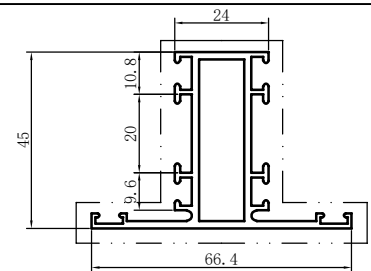

Code	SX-WM3367
Name	
Thickness	1.7mm
MASS	0.392kg/m

Code	SX-WM3368
Name	
Thickness	1.7mm
MASS	0.546kg/m

Code	SX-WM3369
Name	
Thickness	1.7mm
MASS	1.985kg/m

Code	SX-WM3370
Name	
Thickness	1.7mm
MASS	2.145kg/m

Code	SX-WM3371
Name	
Thickness	1.95mm
MASS	1.179kg/m

Code	SX-WM3372
Name	
Thickness	1.95mm
MASS	1.080kg/m

Code	SX-WM3373
Name	
Thickness	1.95mm
MASS	0.977kg/m

Code	SX-WM3374
Name	
Thickness	1.1mm
MASS	0.265kg/m

Code	SX-WM3379
Name	
Thickness	1.7mm
MASS	1.184kg/m

Code	SX-WM3380
Name	
Thickness	1.0mm
MASS	0.246kg/m

Code	SX-WM3384	
Name		
Thickness	1.7mm	
MASS	1.065kg/m	

Code	SX-WM3385	
Name		
Thickness	1.7mm	
MASS	0.981kg/m	

Code	SX-WM3386	
Name		
Thickness	1.7mm	
MASS	0.872kg/m	

Code	SX-WM3387	
Name		
Thickness	1.2mm	
MASS	0.284kg/m	

Code	SX-WM3388	
Name		
Thickness	1.2mm	
MASS	0.271kg/m	

Code	SX-WM3751	
Name		
Thickness	1.4mm	
MASS	0.322kg/m	