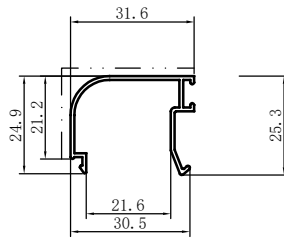

Code	SX-WM3371
Name	
Thickness	1.95mm
MASS	1.179kg/m

Code	SX-WM3372
Name	
Thickness	1.95mm
MASS	1.080kg/m

Code	SX-WM3373
Name	
Thickness	1.95mm
MASS	0.977kg/m

Code	SX-WM3374
Name	
Thickness	1.1mm
MASS	0.265kg/m

Code	SX-WM3375
Name	
Thickness	1.1mm
MASS	0.253kg/m

Code	SX-WM3376
Name	
Thickness	1.7mm
MASS	1.140kg/m

Code	SX-WM3377
Name	
Thickness	1.7mm
MASS	0.101kg/m

Code	SX-WM3378
Name	
Thickness	1.0mm
MASS	0.263kg/m

Code	SX-WM3379
Name	
Thickness	1.7mm
MASS	1.184kg/m

Code	SX-WM3380
Name	
Thickness	1.0mm
MASS	0.246kg/m

Code	SX-WM3384	
Name		
Thickness	1.7mm	
MASS	1.065kg/m	

Code	SX-WM3385	
Name		
Thickness	1.7mm	
MASS	0.981kg/m	

Code	SX-WM3386	
Name		
Thickness	1.7mm	
MASS	0.872kg/m	

Code	SX-WM3387	
Name		
Thickness	1.2mm	
MASS	0.284kg/m	

Code	SX-WM3388	
Name		
Thickness	1.2mm	
MASS	0.271kg/m	

Code	SX-WM3751	
Name		
Thickness	1.4mm	
MASS	0.322kg/m	