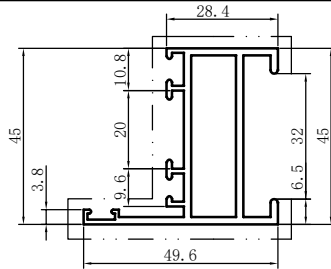

Code	SX-WM3367
Name	
Thickness	1.7mm
MASS	0.392kg/m

Code	SX-WM3368
Name	
Thickness	1.7mm
MASS	0.546kg/m

Code	SX-WM3369
Name	
Thickness	1.7mm
MASS	1.985kg/m

Code	SX-WM3370
Name	
Thickness	1.7mm
MASS	2.145kg/m

Code	SX-WM3371
Name	
Thickness	1.95mm
MASS	1.179kg/m

Code	SX-WM3372
Name	
Thickness	1.95mm
MASS	1.080kg/m

Code	SX-WM3373
Name	
Thickness	1.95mm
MASS	0.977kg/m

Code	SX-WM3374
Name	
Thickness	1.1mm
MASS	0.265kg/m

Code	SX-WM3379
Name	
Thickness	1.7mm
MASS	1.184kg/m

Code	SX-WM3380
Name	
Thickness	1.0mm
MASS	0.246kg/m

Code	SX-WM3384	
Name		
Thickness	1.7mm	
MASS	1.065kg/m	

Code	SX-WM3385	
Name		
Thickness	1.7mm	
MASS	0.981kg/m	

Code	SX-WM3386	
Name		
Thickness	1.7mm	
MASS	0.872kg/m	

Code	SX-WM3387	
Name		
Thickness	1.2mm	
MASS	0.284kg/m	

Code	SX-WM3388	
Name		
Thickness	1.2mm	
MASS	0.271kg/m	

Code	SX-WM3751	
Name		
Thickness	1.4mm	
MASS	0.322kg/m	