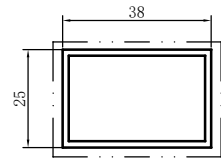

Code	SX-WM3367
Name	
Thickness	1.7mm
MASS	0.392kg/m

Code	SX-WM3368
Name	
Thickness	1.7mm
MASS	0.546kg/m

Code	SX-WM3369
Name	
Thickness	1.7mm
MASS	1.985kg/m

Code	SX-WM3370
Name	
Thickness	1.7mm
MASS	2.145kg/m

Code	SX-WM3371
Name	
Thickness	1.95mm
MASS	1.179kg/m

Code	SX-WM3372
Name	
Thickness	1.95mm
MASS	1.080kg/m

Code	SX-WM3373
Name	
Thickness	1.95mm
MASS	0.977kg/m

Code	SX-WM3374
Name	
Thickness	1.1mm
MASS	0.265kg/m

Code	SX-WM3375
Name	
Thickness	1.1mm
MASS	0.253kg/m

Code	SX-WM3376
Name	
Thickness	1.7mm
MASS	1.140kg/m

Code	SX-WM3377
Name	
Thickness	1.7mm
MASS	0.101kg/m

Code	SX-WM3378
Name	
Thickness	1.0mm
MASS	0.263kg/m

Code	SX-WM3379
Name	
Thickness	1.7mm
MASS	1.184kg/m

Code	SX-WM3380
Name	
Thickness	1.0mm
MASS	0.246kg/m

Code	SX-WM3384	
Name		
Thickness	1.7mm	
MASS	1.065kg/m	

Code	SX-WM3385	
Name		
Thickness	1.7mm	
MASS	0.981kg/m	