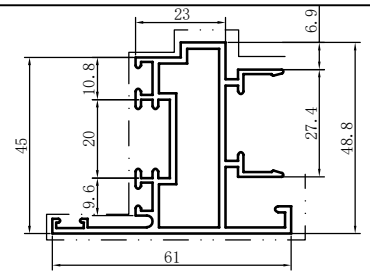

Code	SX-WM3371
Name	
Thickness	1.95mm
MASS	1.179kg/m

Code	SX-WM3372
Name	
Thickness	1.95mm
MASS	1.080kg/m

Code	SX-WM3373
Name	
Thickness	1.95mm
MASS	0.977kg/m

Code	SX-WM3374
Name	
Thickness	1.1mm
MASS	0.265kg/m

Code	SX-WM3375
Name	
Thickness	1.1mm
MASS	0.253kg/m

Code	SX-WM3376
Name	
Thickness	1.7mm
MASS	1.140kg/m

Code	SX-WM3377
Name	
Thickness	1.7mm
MASS	0.101kg/m

Code	SX-WM3378
Name	
Thickness	1.0mm
MASS	0.263kg/m

Code	SX-WM3379
Name	
Thickness	1.7mm
MASS	1.184kg/m

Code	SX-WM3380
Name	
Thickness	1.0mm
MASS	0.246kg/m

Code	SX-WM3384	
Name		
Thickness	1.7mm	
MASS	1.065kg/m	

Code	SX-WM3385	
Name		
Thickness	1.7mm	
MASS	0.981kg/m	

Code	SX-WM3386	
Name		
Thickness	1.7mm	
MASS	0.872kg/m	

Code	SX-WM3387	
Name		
Thickness	1.2mm	
MASS	0.284kg/m	

Code	SX-WM3388	
Name		
Thickness	1.2mm	
MASS	0.271kg/m	

Code	SX-WM3751	
Name		
Thickness	1.4mm	
MASS	0.322kg/m	