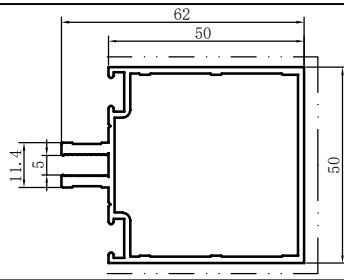

Code	SX-WM3756	
Name		
Thickness	1.6mm	
MASS	0.830kg/m	

Code	SX-WM3757	
Name		
Thickness	1.0mm	
MASS	0.240kg/m	

Code	SX-WM3758	
Name		
Thickness	1.0mm	
MASS	0.230kg/m	

Code	SX-WM3759	
Name		
Thickness	1.5mm	
MASS	1.041kg/m	

Code	SX-WM3760
Name	
Thickness	1.45mm
MASS	0.885kg/m

Code	SX-WM3761
Name	
Thickness	1.6mm
MASS	1.116kg/m

Code	SX-WM3795
Name	
Thickness	4.75mm
MASS	3.952kg/m

Code	SX-WM3796
Name	
Thickness	2.25mm
MASS	1.872kg/m

Code	SX-WM3797
Name	
Thickness	1.7mm
MASS	1.141kg/m

Code	SX-WM3798
Name	
Thickness	1.9mm
MASS	0.990kg/m

Code	SX-WM3799
Name	
Thickness	3.6mm
MASS	3.488kg/m

Code	SX-WM3800
Name	
Thickness	1.7mm
MASS	0.315kg/m

Code	SX-WM3801
Name	
Thickness	1.0mm
MASS	0.180kg/m

Code	SX-WM3802
Name	
Thickness	1.5mm
MASS	0.393kg/m

Code	SX-WM3803
Name	
Thickness	1.7mm
MASS	0.679kg/m

Code	SX-WM3804
Name	
Thickness	1.3mm
MASS	0.235kg/m