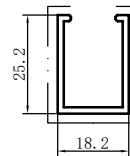

Code	SX-WM3797
Name	
Thickness	1.7mm
MASS	1.141kg/m

Code	SX-WM3798
Name	
Thickness	1.9mm
MASS	0.990kg/m

Code	SX-WM3799
Name	
Thickness	3.6mm
MASS	3.488kg/m

Code	SX-WM3800
Name	
Thickness	1.7mm
MASS	0.315kg/m

Code	SX-WM3801
Name	
Thickness	1.0mm
MASS	0.180kg/m

Code	SX-WM3802
Name	
Thickness	1.5mm
MASS	0.393kg/m

Code	SX-WM3803
Name	
Thickness	1.7mm
MASS	0.679kg/m

Code	SX-WM3804
Name	
Thickness	1.3mm
MASS	0.235kg/m

Code	SX-WM3805
Name	
Thickness	1.5mm
MASS	0.339kg/m

Code	SX-WM3806
Name	
Thickness	2.25mm
MASS	1.655kg/m

Code	SX-WM4136	
Name		
Thickness	1.8mm	
MASS	1.111kg/m	

Code	SX-WM4137	
Name		
Thickness	1.8mm	
MASS	1.021kg/m	

Code	SX-WM4138	
Name		
Thickness	1.8mm	
MASS	0.914kg/m	

Code	SX-WM4139	
Name		
Thickness	1.8mm	
MASS	1.059kg/m	

Code	SX-WM4140	
Name		
Thickness	1.8mm	
MASS	1.253kg/m	

Code	SX-WM4435	
Name		
Thickness	2.25mm	
MASS	3.196kg/m	