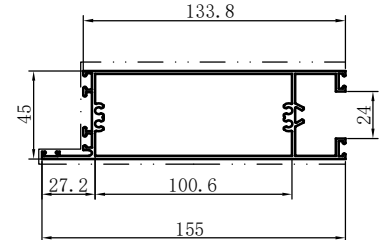

Code	SX-WM3367
Name	
Thickness	1.7mm
MASS	0.392kg/m

Code	SX-WM3368
Name	
Thickness	1.7mm
MASS	0.546kg/m

Code	SX-WM3369
Name	
Thickness	1.7mm
MASS	1.985kg/m

Code	SX-WM3370
Name	
Thickness	1.7mm
MASS	2.145kg/m

Code	SX-WM3371
Name	
Thickness	1.95mm
MASS	1.179kg/m

Code	SX-WM3372
Name	
Thickness	1.95mm
MASS	1.080kg/m

Code	SX-WM3373
Name	
Thickness	1.95mm
MASS	0.977kg/m

Code	SX-WM3374
Name	
Thickness	1.1mm
MASS	0.265kg/m

Code	SX-WM3379
Name	
Thickness	1.7mm
MASS	1.184kg/m

Code	SX-WM3380
Name	
Thickness	1.0mm
MASS	0.246kg/m

Code	SX-WM3384	
Name		
Thickness	1.7mm	
MASS	1.065kg/m	

Code	SX-WM3385	
Name		
Thickness	1.7mm	
MASS	0.981kg/m	

Code	SX-WM3386	
Name		
Thickness	1.7mm	
MASS	0.872kg/m	

Code	SX-WM3387	
Name		
Thickness	1.2mm	
MASS	0.284kg/m	

Code	SX-WM3388	
Name		
Thickness	1.2mm	
MASS	0.271kg/m	

Code	SX-WM3751	
Name		
Thickness	1.4mm	
MASS	0.322kg/m	