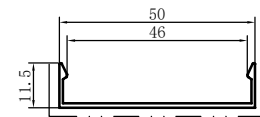

Code	SX-WM3797
Name	
Thickness	1.7mm
MASS	1.141kg/m

Code	SX-WM3798
Name	
Thickness	1.9mm
MASS	0.990kg/m

Code	SX-WM3799
Name	
Thickness	3.6mm
MASS	3.488kg/m

Code	SX-WM3800
Name	
Thickness	1.7mm
MASS	0.315kg/m

Code	SX-WM3801
Name	
Thickness	1.0mm
MASS	0.180kg/m

Code	SX-WM3802
Name	
Thickness	1.5mm
MASS	0.393kg/m

Code	SX-WM3803
Name	
Thickness	1.7mm
MASS	0.679kg/m

Code	SX-WM3804
Name	
Thickness	1.3mm
MASS	0.235kg/m

Code	SX-WM3805
Name	
Thickness	1.5mm
MASS	0.339kg/m

Code	SX-WM3806
Name	
Thickness	2.25mm
MASS	1.655kg/m

Code	SX-WM4136	
Name		
Thickness	1.8mm	
MASS	1.111kg/m	

Code	SX-WM4137	
Name		
Thickness	1.8mm	
MASS	1.021kg/m	

Code	SX-WM4138	
Name		
Thickness	1.8mm	
MASS	0.914kg/m	

Code	SX-WM4139	
Name		
Thickness	1.8mm	
MASS	1.059kg/m	

Code	SX-WM4140	
Name		
Thickness	1.8mm	
MASS	1.253kg/m	

Code	SX-WM4435	
Name		
Thickness	2.25mm	
MASS	3.196kg/m	