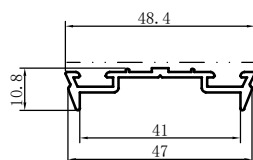

Code	SX-WM3801
Name	
Thickness	1.0mm
MASS	0.180kg/m

Code	SX-WM3802
Name	
Thickness	1.5mm
MASS	0.393kg/m

Code	SX-WM3803
Name	
Thickness	1.7mm
MASS	0.679kg/m

Code	SX-WM3804
Name	
Thickness	1.3mm
MASS	0.235kg/m

Code	SX-WM3805
Name	
Thickness	1.5mm
MASS	0.339kg/m

Code	SX-WM3806
Name	
Thickness	2.25mm
MASS	1.655kg/m

Code	SX-WM4136	
Name		
Thickness	1.8mm	
MASS	1.111kg/m	

Code	SX-WM4137	
Name		
Thickness	1.8mm	
MASS	1.021kg/m	

Code	SX-WM4138	
Name		
Thickness	1.8mm	
MASS	0.914kg/m	

Code	SX-WM4139	
Name		
Thickness	1.8mm	
MASS	1.059kg/m	

Code	SX-WM4140	
Name		
Thickness	1.8mm	
MASS	1.253kg/m	

Code	SX-WM4435	
Name		
Thickness	2.25mm	
MASS	3.196kg/m	