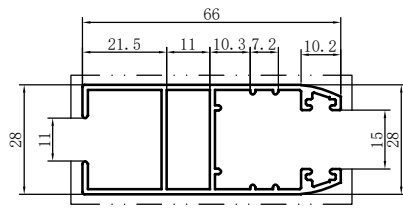

Code	SX-WM3760
Name	
Thickness	1.45mm
MASS	0.885kg/m

Code	SX-WM3761
Name	
Thickness	1.6mm
MASS	1.116kg/m