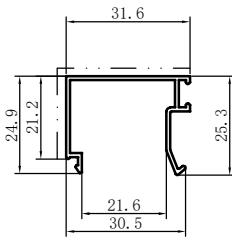

Code	SX-WM3371
Name	
Thickness	1.95mm
MASS	1.179kg/m

Code	SX-WM3372
Name	
Thickness	1.95mm
MASS	1.080kg/m

Code	SX-WM3373
Name	
Thickness	1.95mm
MASS	0.977kg/m

Code	SX-WM3374
Name	
Thickness	1.1mm
MASS	0.265kg/m

Code	SX-WM3375
Name	
Thickness	1.1mm
MASS	0.253kg/m

Code	SX-WM3376
Name	
Thickness	1.7mm
MASS	1.140kg/m

Code	SX-WM3377
Name	
Thickness	1.7mm
MASS	0.101kg/m

Code	SX-WM3378
Name	
Thickness	1.0mm
MASS	0.263kg/m

Code	SX-WM3379
Name	
Thickness	1.7mm
MASS	1.184kg/m

Code	SX-WM3380
Name	
Thickness	1.0mm
MASS	0.246kg/m

Code	SX-WM3384	
Name		
Thickness	1.7mm	
MASS	1.065kg/m	

Code	SX-WM3385	
Name		
Thickness	1.7mm	
MASS	0.981kg/m	

Code	SX-WM3386	
Name		
Thickness	1.7mm	
MASS	0.872kg/m	

Code	SX-WM3387	
Name		
Thickness	1.2mm	
MASS	0.284kg/m	

Code	SX-WM3388	
Name		
Thickness	1.2mm	
MASS	0.271kg/m	

Code	SX-WM3751	
Name		
Thickness	1.4mm	
MASS	0.322kg/m	