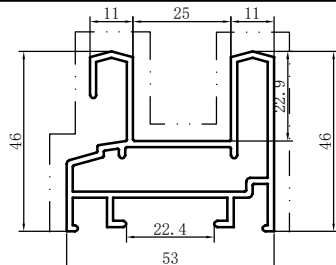

Code	SX-WM3371
Name	
Thickness	1.95mm
MASS	1.179kg/m

Code	SX-WM3372
Name	
Thickness	1.95mm
MASS	1.080kg/m

Code	SX-WM3373
Name	
Thickness	1.95mm
MASS	0.977kg/m

Code	SX-WM3374
Name	
Thickness	1.1mm
MASS	0.265kg/m

Code	SX-WM3375
Name	
Thickness	1.1mm
MASS	0.253kg/m

Code	SX-WM3376
Name	
Thickness	1.7mm
MASS	1.140kg/m

Code	SX-WM3377
Name	
Thickness	1.7mm
MASS	0.101kg/m

Code	SX-WM3378
Name	
Thickness	1.0mm
MASS	0.263kg/m

Code	SX-WM3379
Name	
Thickness	1.7mm
MASS	1.184kg/m

Code	SX-WM3380
Name	
Thickness	1.0mm
MASS	0.246kg/m

Code	SX-WM3384	
Name		
Thickness	1.7mm	
MASS	1.065kg/m	

Code	SX-WM3385	
Name		
Thickness	1.7mm	
MASS	0.981kg/m	

Code	SX-WM3386	
Name		
Thickness	1.7mm	
MASS	0.872kg/m	

Code	SX-WM3387	
Name		
Thickness	1.2mm	
MASS	0.284kg/m	

Code	SX-WM3388	
Name		
Thickness	1.2mm	
MASS	0.271kg/m	

Code	SX-WM3751	
Name		
Thickness	1.4mm	
MASS	0.322kg/m	