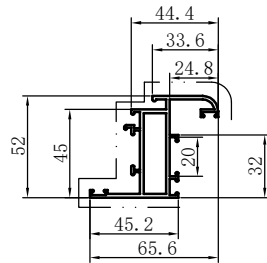

Code	SX-WM3367
Name	
Thickness	1.7mm
MASS	0.392kg/m

Code	SX-WM3368
Name	
Thickness	1.7mm
MASS	0.546kg/m

Code	SX-WM3369
Name	
Thickness	1.7mm
MASS	1.985kg/m

Code	SX-WM3370
Name	
Thickness	1.7mm
MASS	2.145kg/m

Code	SX-WM3371
Name	
Thickness	1.95mm
MASS	1.179kg/m

Code	SX-WM3372
Name	
Thickness	1.95mm
MASS	1.080kg/m

Code	SX-WM3373
Name	
Thickness	1.95mm
MASS	0.977kg/m

Code	SX-WM3374
Name	
Thickness	1.1mm
MASS	0.265kg/m

Code	SX-WM3379
Name	
Thickness	1.7mm
MASS	1.184kg/m

Code	SX-WM3380
Name	
Thickness	1.0mm
MASS	0.246kg/m

Code	SX-WM3384	
Name		
Thickness	1.7mm	
MASS	1.065kg/m	

Code	SX-WM3385	
Name		
Thickness	1.7mm	
MASS	0.981kg/m	

Code	SX-WM3386	
Name		
Thickness	1.7mm	
MASS	0.872kg/m	

Code	SX-WM3387	
Name		
Thickness	1.2mm	
MASS	0.284kg/m	

Code	SX-WM3388	
Name		
Thickness	1.2mm	
MASS	0.271kg/m	

Code	SX-WM3751	
Name		
Thickness	1.4mm	
MASS	0.322kg/m	