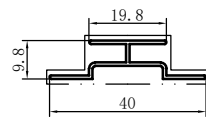

Code	SX-WM3797
Name	
Thickness	1.7mm
MASS	1.141kg/m

Code	SX-WM3798
Name	
Thickness	1.9mm
MASS	0.990kg/m

Code	SX-WM3799
Name	
Thickness	3.6mm
MASS	3.488kg/m

Code	SX-WM3800
Name	
Thickness	1.7mm
MASS	0.315kg/m

Code	SX-WM3801
Name	
Thickness	1.0mm
MASS	0.180kg/m

Code	SX-WM3802
Name	
Thickness	1.5mm
MASS	0.393kg/m

Code	SX-WM3803
Name	
Thickness	1.7mm
MASS	0.679kg/m

Code	SX-WM3804
Name	
Thickness	1.3mm
MASS	0.235kg/m