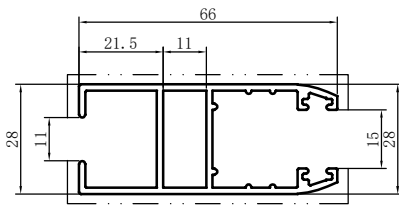

Code	SX-WM3371
Name	
Thickness	1.95mm
MASS	1.179kg/m

Code	SX-WM3372
Name	
Thickness	1.95mm
MASS	1.080kg/m

Code	SX-WM3373
Name	
Thickness	1.95mm
MASS	0.977kg/m

Code	SX-WM3374
Name	
Thickness	1.1mm
MASS	0.265kg/m

Code	SX-WM3375
Name	
Thickness	1.1mm
MASS	0.253kg/m

Code	SX-WM3376
Name	
Thickness	1.7mm
MASS	1.140kg/m

Code	SX-WM3377
Name	
Thickness	1.7mm
MASS	0.101kg/m

Code	SX-WM3378
Name	
Thickness	1.0mm
MASS	0.263kg/m

Code	SX-WM3379
Name	
Thickness	1.7mm
MASS	1.184kg/m

Code	SX-WM3380
Name	
Thickness	1.0mm
MASS	0.246kg/m

Code	SX-WM3384	
Name		
Thickness	1.7mm	
MASS	1.065kg/m	

Code	SX-WM3385	
Name		
Thickness	1.7mm	
MASS	0.981kg/m	

Code	SX-WM3386	
Name		
Thickness	1.7mm	
MASS	0.872kg/m	

Code	SX-WM3387	
Name		
Thickness	1.2mm	
MASS	0.284kg/m	

Code	SX-WM3388	
Name		
Thickness	1.2mm	
MASS	0.271kg/m	

Code	SX-WM3751	
Name		
Thickness	1.4mm	
MASS	0.322kg/m	